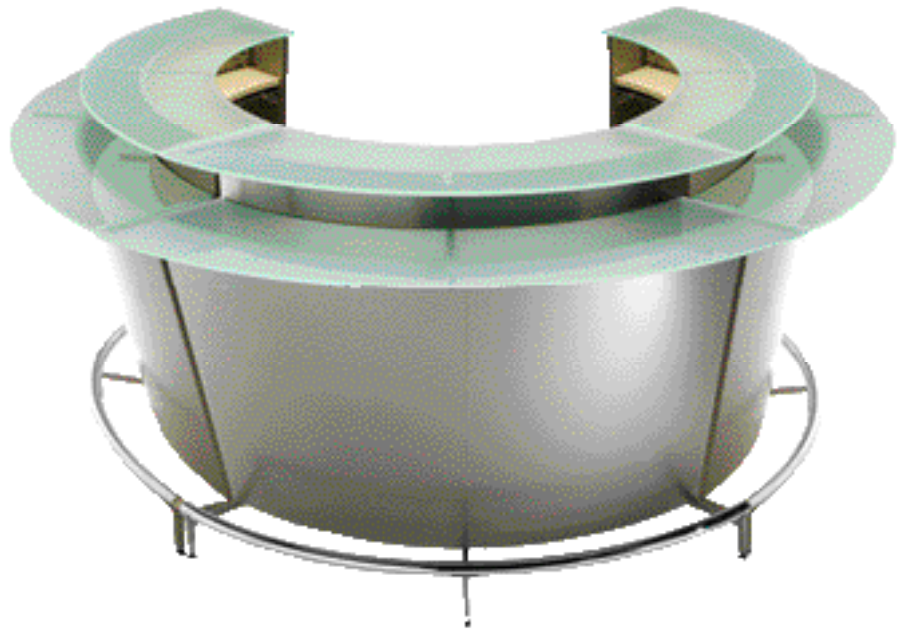

**altura conference/
guest chair**
Black Crepe
25"L 20"D 34"H – 81063

altura executive chair
High Back, Black Crepe
25"L 25"D 43"H
Adjustable – 81074

altura junior executive chair
Mid Back, Black Crepe
25"L 25"D 37"H
Adjustable – 81073

ohio barstool
 18"Round 31"H Adjustable
 Gray/Chrome – 810100
 Red/Chrome – 810101
 Black/Chrome – 810102

circle martini bar
 Composed of three martini bars
 208.5"L 102"D 139.5"H

martini bar
 69.5"L 34"D 46.5"H Radius 50" – 8501