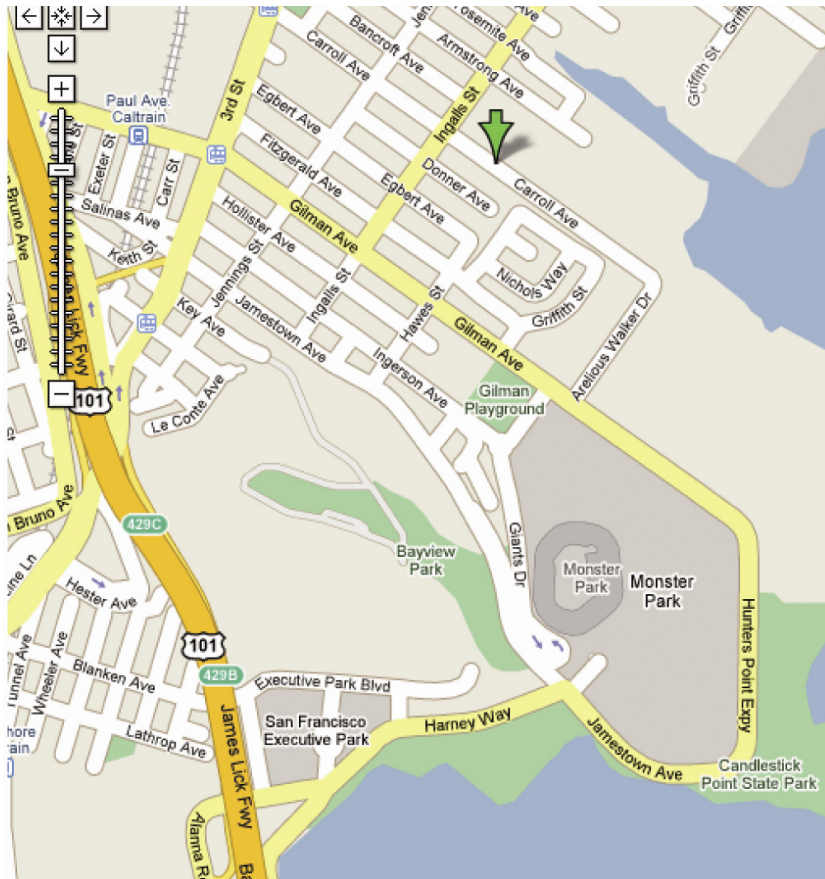

===== From the East Bay =====

West on Interstate 80 over the Bay Bridge
Interstate 80 becomes US 101 South
Take US 101 South
Exit 429A Tunnel Rd./Monster Park
Turn right at bottom of the ramp
Merge onto Harney Rd.
Turn right at Jamestown Ave.
Continue around the ball park
Turn right on Arelious Walker Dr.
Turn left on Carroll Ave.
The yard is on the right 500 yards.

----- From the Peninsula -----

North on Highway US 101
Take exit 429A toward Monster park
Merge onto Harney Rd.
Turn right at Jamestown Ave.
Continue around the ball park
Turn right on Arelious Walker Dr.
Turn left on Carroll Ave.
The yard is on the right 500 yards.